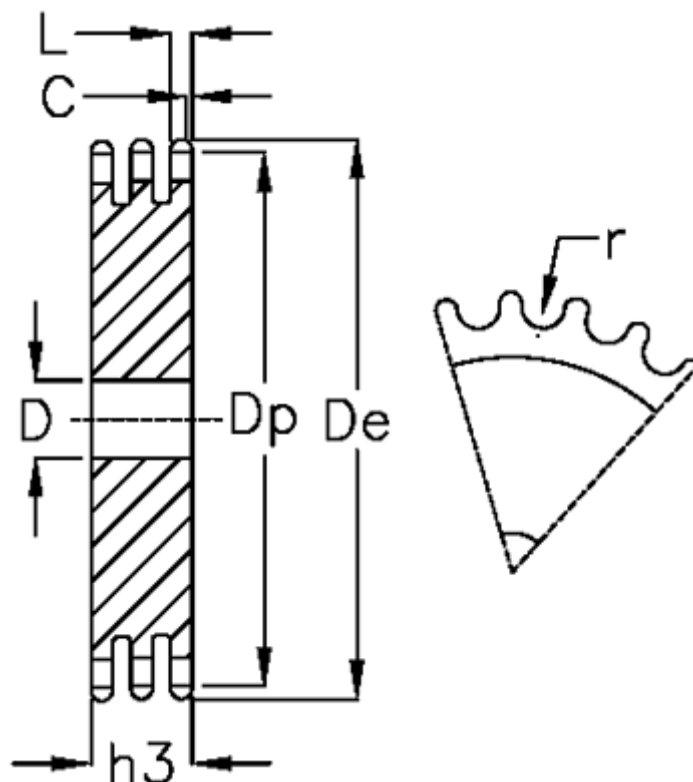

Article number: 616023003025

Description: Plate wheel 06 B-3 Z=25 triplex

Measures

C	= 1
D	= 14
De	= 80
Dp	= 76
For chain size	= 3/8 x 7/32
For chain type	= 06 B-3
h3	= 25.6
L	= 5.2

Number of teeth	= 25
r	= 6.35